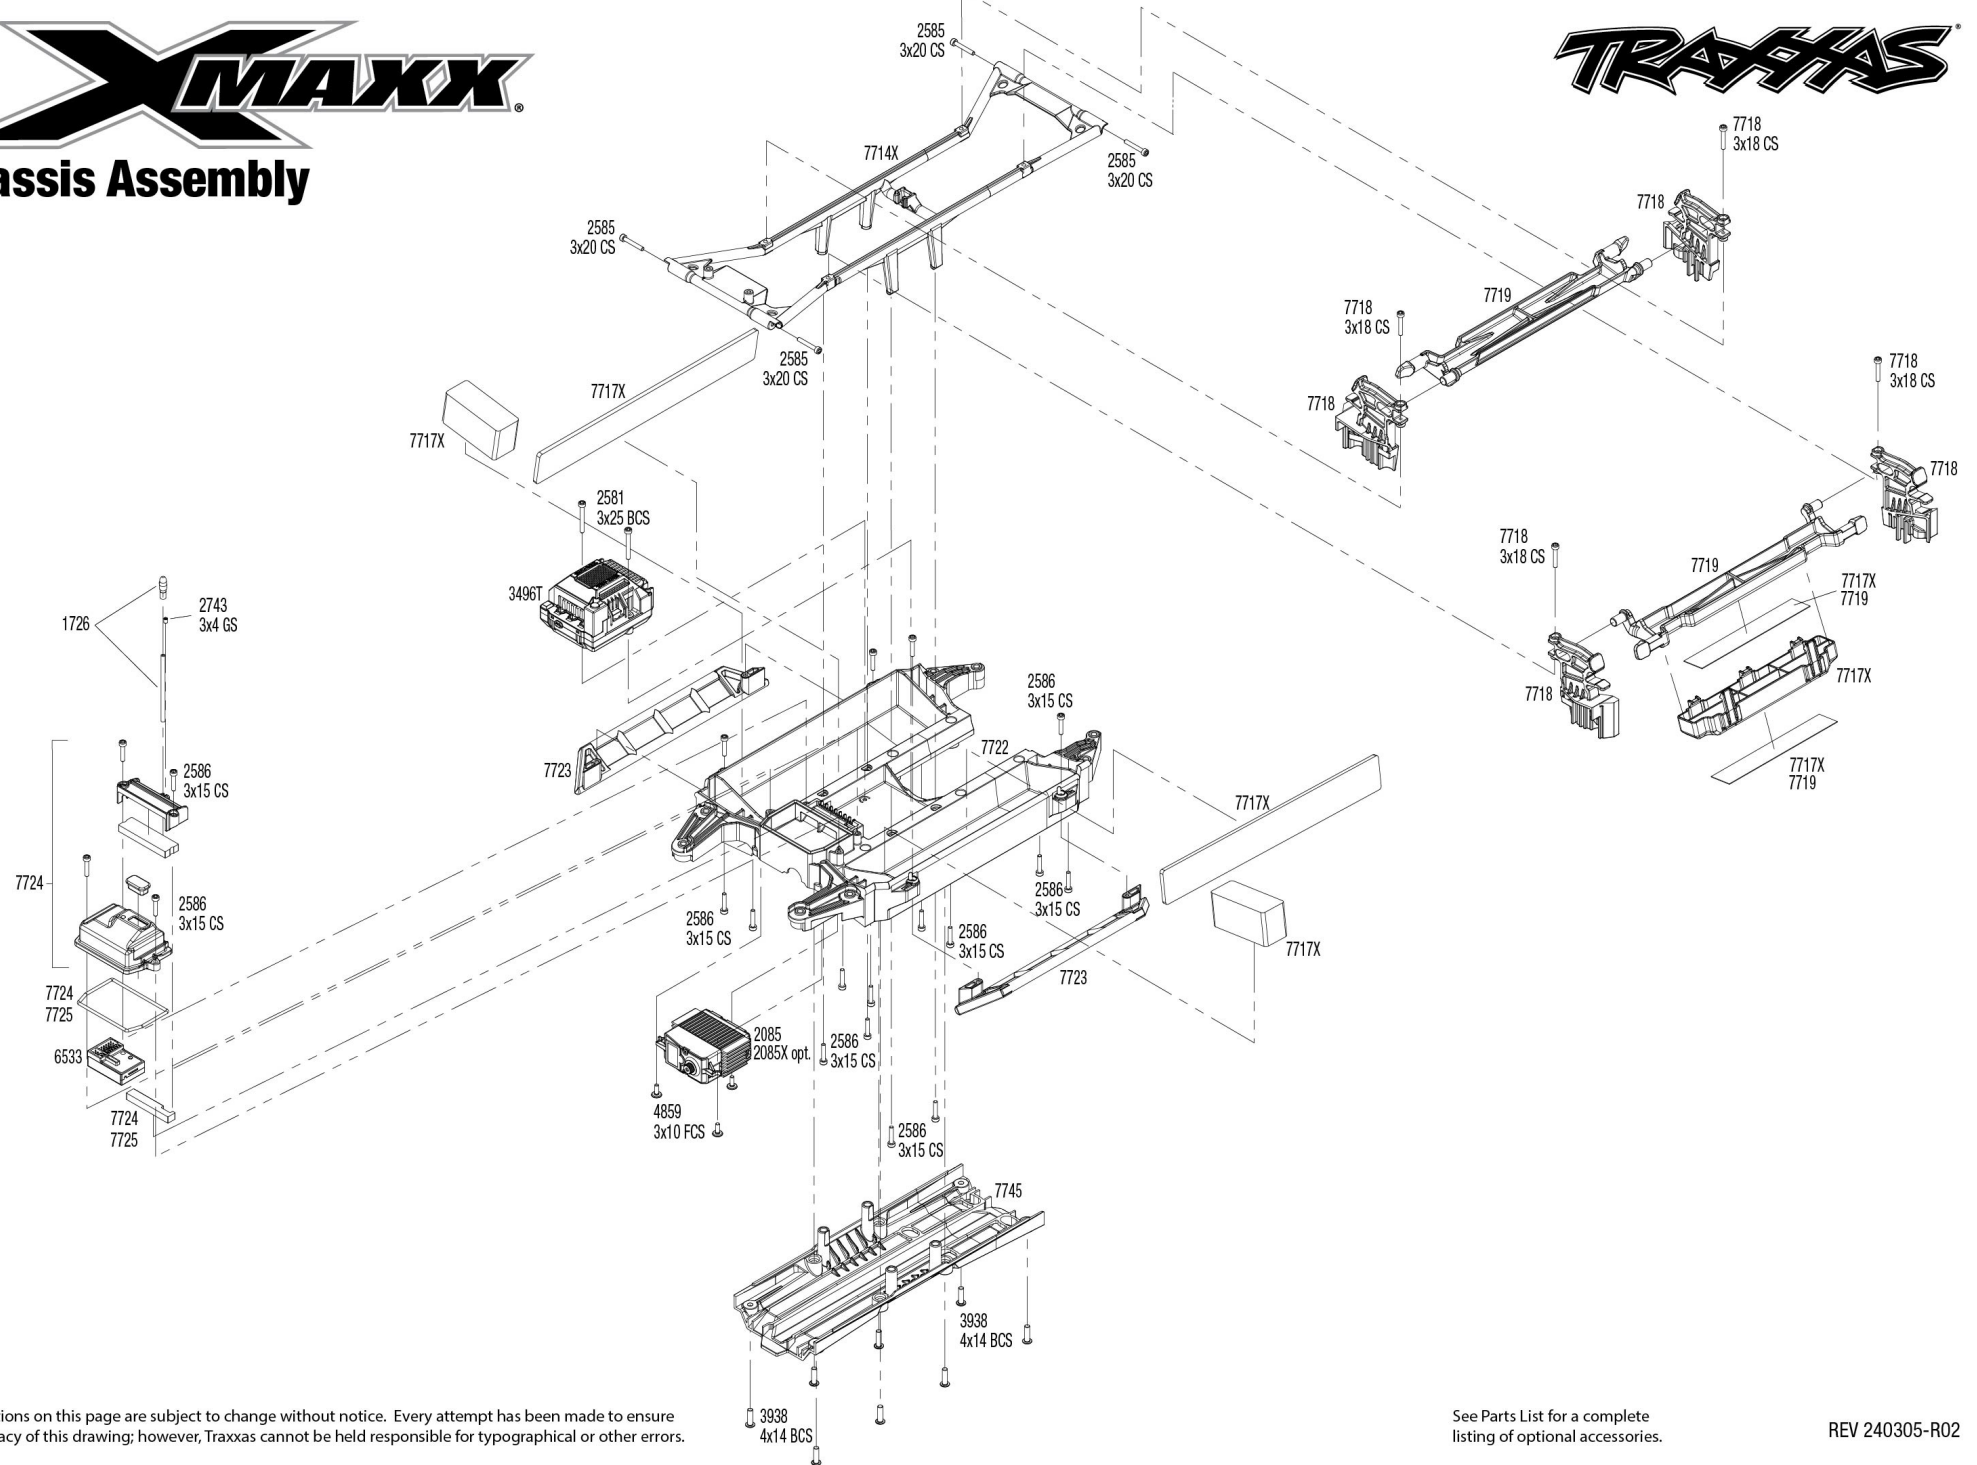

# Body Assembly

Specifications on this page are subject to change without notice. Every attempt has been made to ensure the accuracy of this drawing; however, Traxxas cannot be held responsible for typographical or other errors.

See Parts List for a complete listing of optional accessories.

REV 240305-R02

# Chassis Assembly

Specifications on this page are subject to change without notice. Every attempt has been made to ensure the accuracy of this drawing; however, Traxxas cannot be held responsible for typographical or other errors.